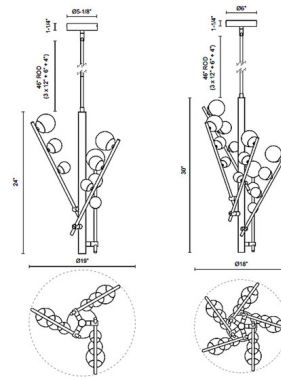

CLICK TO VIEW PRODUCT

Notes: