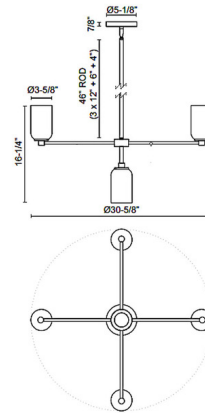

Description

The Nola Chandelier brings a sleek, modern look to your interior space. The smooth steel frame holds dome shaped steel or glass shades that casts light upwards and downwards across your room. Sloped ceiling compatible up to 45 degrees.

Shown in black / opal

Specifications

COLOR	Opal
BODY FINISH	Black
WATTAGE	200W
DIMMER	Standard 120V
DIMENSIONS	30.62"W x 16.25"H
BULB NOT INCLUDED	5 x A19/Medium (E26)/40W/120V LED
OTHER BULB OPTIONS	5 x A19/Medium (E26)/120V LED

Technical Information

PRODUCT DIMENSIONS Downrods: One 4", One 6", and Three 12" Included

CLICK TO VIEW PRODUCT

Notes: