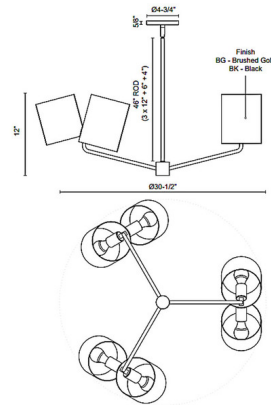

Lightology

lightology.com
866-954-4489
04-25-26

Project: _____

Company: _____

Location: _____ Fixture Type: _____

SPEC #: **KZC1285267**

Approved On: _____ Approved By: _____

Keiko Chandelier By Kuzco Lighting

Description

The Keiko Chandelier is inspired by midcentury modern asymmetrical silhouette to your interior space. Three sets of dual shades, open on both ends and resting against each other, create a playful look while casting warm light in your room. Sloped ceiling adaptable up to 45 degrees.

Shown in matte black

Specifications

COLOR	N/A
BODY FINISH	Matte Black
WATTAGE	240W
DIMMER	Standard 120V
DIMENSIONS	30.5"W x 12"H
BULB NOT INCLUDED	6 x A19/Medium (E26)/40W/120V LED
OTHER BULB OPTIONS	6 x A19/Medium (E26)/120V LED

Technical Information

PRODUCT DIMENSIONS Downrods: One 4", One 6", and Three 12" Included

CLICK TO VIEW PRODUCT

Notes: