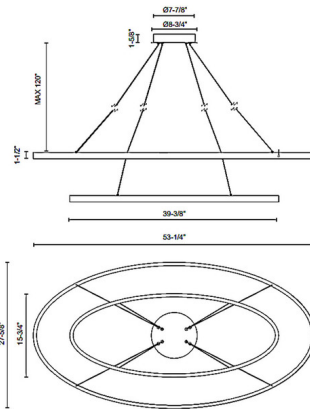

Shown in brushed gold / white