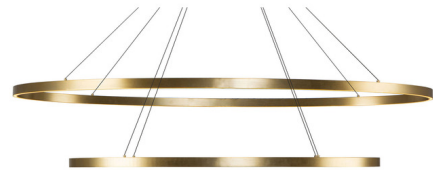

Description

The Ovale Chandelier brings a modern elegant look to your interior space. The dual aluminum rings hold silicone diffusers that cast warm light across your room. Rings can be adjusted to create your own unique look.

Specifications

COLOR White
 BODY FINISH Brushed Gold
 WATTAGE 72W
 DIMMER Low Voltage Electronic
 DIMENSIONS 53.25"L x 27.62"W x 1.5"H
 INTEGRATED LED MODULE 1 x LED/72W/120V LED

Technical Information

PRODUCT DIMENSIONS Adjustable Cable Length: 120"
 LAMP LIFE 50000 hours
 COLOR RENDERING 90 CRI
 LAMP COLOR 3000K
 LUMENS/WATT 34.44
 LUMINOUS FLUX 2480 lumens