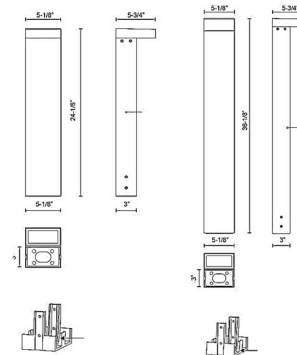

Shown in black / clear

CLICK TO VIEW PRODUCT

Notes: