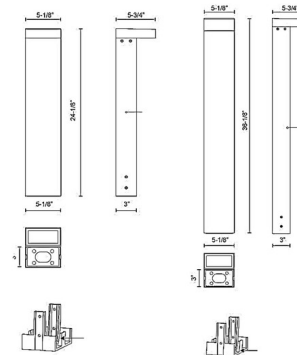

COLOR	Clear
BODY FINISH	Black
WATTAGE	24W
DIMMER	Low Voltage Electronic
DIMENSIONS	5.75"W x 24.12"H
INTEGRATED LED MODULE	1 x LED/24W/120-277V LED

Technical Information

LAMP LIFE	50000 hours
COLOR RENDERING	90 CRI
LAMP COLOR	3000K
LUMENS/WATT	85.00
LUMINOUS FLUX	2040 lumens