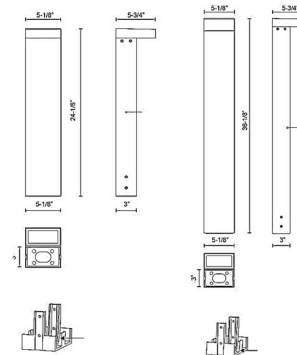

Lightology

lightology.com
866-954-4489
04-30-26

Project: _____

Company: _____

Location: _____ Fixture Type: _____

SPEC #: **KZC1285272**

Approved On: _____ Approved By: _____

Evans Outdoor Bollard By Kuzco Lighting

Description

The Evans Outdoor Bollard brings a contemporary look to your exterior space. The sleek, modern design is perfect for your path or garden, wherever you desire light.

Specifications

COLOR . . . . . Clear
BODY FINISH . . . . . Black
WATTAGE 24W
DIMMER . . . . . Low Voltage Electronic
DIMENSIONS . . . . . 5.75"W x 36.12"H
INTEGRATED LED MODULE . . . . . 1 x LED/24W/120-277V LED

Technical Information

LAMP LIFE . . . . . 50000 hours
COLOR RENDERING . . . . . 90 CRI
LAMP COLOR 3000K
LUMENS/WATT 85.00
LUMINOUS FLUX . . . . . 2040 lumens

Shown in black / clear

CLICK TO VIEW PRODUCT

Notes: