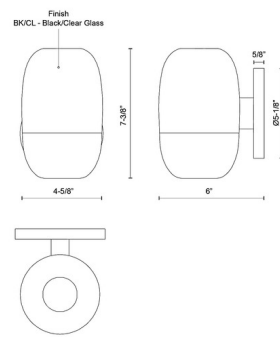

By Kuzco Lighting

Description

The Yara Outdoor Wall Light brings a racetrack vibe to your exterior space. The sleek metal frame holds delicate glass that casts a warm glow of light across your area. May be mounted with the glass up or down.

Shown in black / clear

Specifications

COLOR	Clear
BODY FINISH	Black
WATTAGE	9W
DIMMER	Low Voltage Electronic
DIMENSIONS	7.37"W x 6"H x 4.62"D
INTEGRATED LED MODULE	1 x LED/9W/120V LED

Technical Information