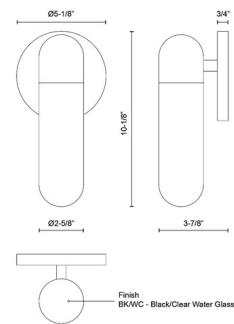

Description

The Lima Outdoor Wall Light brings a striking sophistication to your exterior space. The smooth aluminum frame is complemented by a pill shaped glass diffuser that casts warm shadows of light across your area. May be mounted with the glass up or down.

Shown in black / clear water

Specifications

COLOR	Clear Water
BODY FINISH	Black
WATTAGE	60W
DIMMER	Standard 120V
DIMENSIONS	2.625"W x 10.125"H x 3.925"D
BULB NOT INCLUDED	1 x T10/Medium (E26)/60W/120V Incandescent
OTHER BULB OPTIONS	1 x T10/Medium (E26)/120V LED