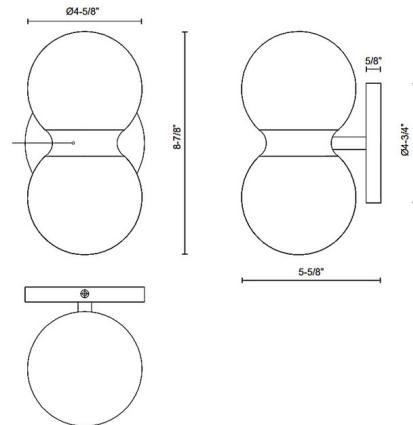

Shown in black / opal

CLICK TO VIEW PRODUCT

Notes: