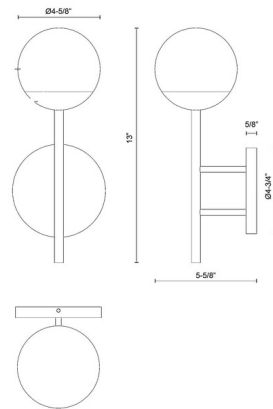

CLICK TO VIEW PRODUCT

Notes: