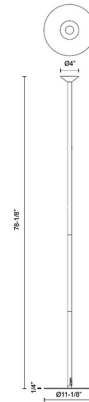

Lightology

lightology.com
866-954-4489
07-11-26

Project: _____

Company: _____

Location: _____ Fixture Type: _____

SPEC #: **KZC1285282**

Approved On: _____ Approved By: _____

Valor Floor Lamp By Kuzco Lighting

Description

The Valor Floor Lamp brings a simplicity to the classic torchier style. The slim stem holds a mini up facing triangular shade that casts warm light across your room. On/Off tap switch is located on the stem, and also allows for easy dimming.

Specifications

COLOR	N/A
BODY FINISH	Black
WATTAGE	15W
DIMMER	Included
DIMENSIONS	4"W x 78.125"H
INTEGRATED LED MODULE	1 x LED/15W/120V LED

Technical Information

PRODUCT DIMENSIONS	Cord: 72"
LAMP LIFE	50000 hours
COLOR RENDERING	90 CRI
LAMP COLOR	3000K
LUMENS/WATT	60.67
LUMINOUS FLUX	910 lumens

Shown in black

CLICK TO VIEW PRODUCT

Notes: