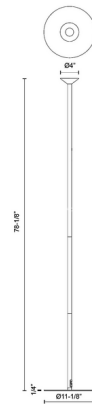

Lightology

lightology.com
866-954-4489
07-11-26

Project: _____

Company: _____

Location: _____ Fixture Type: _____

SPEC #: **KZC1285282**

Approved On: _____ Approved By: _____

Valor Floor Lamp By Kuzco Lighting

Description

The Valor Floor Lamp brings a simplicity to the classic torchier style. The slim stem holds a mini up facing triangular shade that casts warm light across your room. On/Off tap switch is located on the stem, and also allows for easy dimming.

Specifications

COLOR	N/A
BODY FINISH	Black
WATTAGE	15W
DIMMER	Included
DIMENSIONS	4"W x 78.125"H
INTEGRATED LED MODULE	1 x LED/15W/120V LED

Technical Information

PRODUCT DIMENSIONS	Cord: 72"
LAMP LIFE	50000 hours
COLOR RENDERING	90 CRI
LAMP COLOR	3000K
LUMENS/WATT	60.67
LUMINOUS FLUX	910 lumens

Shown in black

CLICK TO VIEW PRODUCT

Notes: