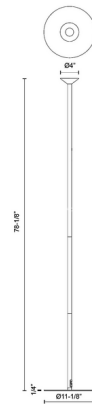

Lightology

lightology.com
866-954-4489
04-25-26

Project: _____

Company: _____

Location: _____ Fixture Type: _____

SPEC #: **KZC1285282**

Approved On: _____ Approved By: _____

Valor Floor Lamp By Kuzco Lighting

Description

The Valor Floor Lamp brings a simplicity to the classic torchier style. The slim stem holds a mini up facing triangular shade that casts warm light across your room. On/Off tap switch is located on the stem, and also allows for easy dimming.

Specifications

COLOR N/A
BODY FINISH Black
WATTAGE 15W
DIMMER Included
DIMENSIONS 4"W x 78.125"H
INTEGRATED LED MODULE 1 x LED/15W/120V LED

Technical Information

PRODUCT DIMENSIONS Cord: 72"
LAMP LIFE 50000 hours
COLOR RENDERING 90 CRI
LAMP COLOR 3000K
LUMENS/WATT 60.67
LUMINOUS FLUX 910 lumens

Shown in black

CLICK TO VIEW PRODUCT

Notes: