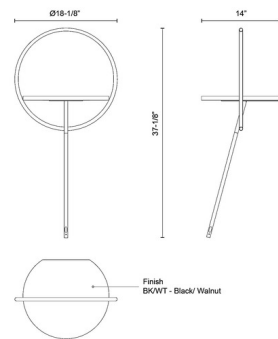

CLICK TO VIEW PRODUCT

Notes: