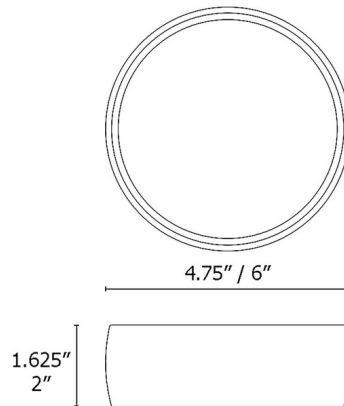

Shown in white / white