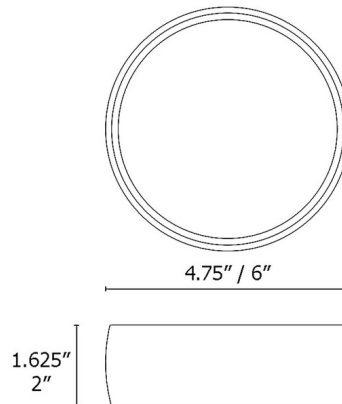

Shown in white / white