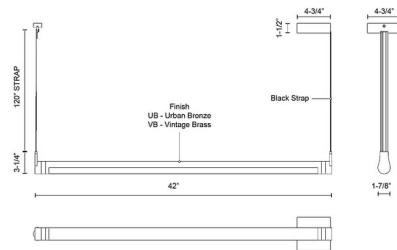

CLICK TO VIEW PRODUCT

Notes: