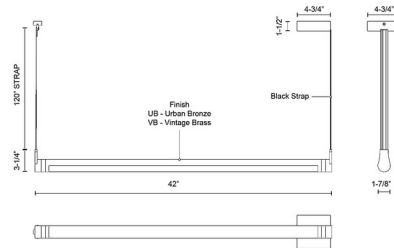

CLICK TO VIEW PRODUCT

Notes: