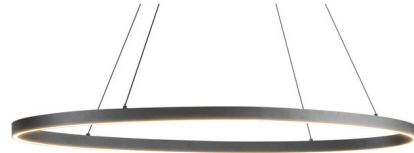

Lightology

lightology.com
866-954-4489
04-21-26

Project: _____

Company: _____

Location: _____ Fixture Type: _____

SPEC #: **KZC1285294**

Approved On: _____ Approved By: _____

Ovale Linear Pendant By Kuzco Lighting

Description

The Ovale Linear Pendant brings a modern elegant look to your interior space. The aluminum ring holds silicone diffusers that cast warm light across your room. Ring can be adjusted to create your own unique look.

Specifications

COLOR . . . . . White
BODY FINISH . . . . . Black
WATTAGE 28W
DIMMER . . . . . Low Voltage Electronic
DIMENSIONS . . . . . 39.37"L x 15.75"W x 1.5"H
INTEGRATED LED MODULE . . . . . 1 x LED/28W/120V LED

Technical Information

PRODUCT DIMENSIONS . . . . . Adjustable Cable Length: 120"
LAMP LIFE . . . . . 50000 hours
COLOR RENDERING . . . . . 90 CRI
LAMP COLOR 3000K
LUMENS/WATT 35.71
LUMINOUS FLUX . . . . . 1000 lumens

Shown in black / white