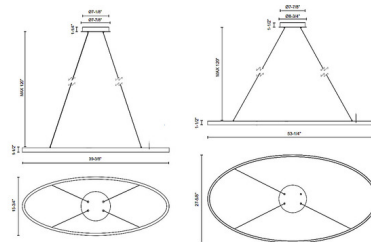

CLICK TO VIEW PRODUCT

Notes: