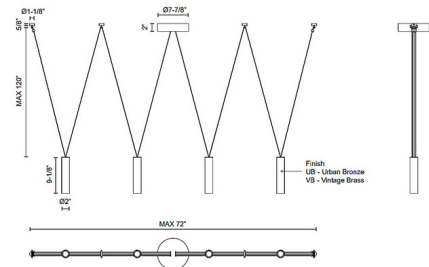

CLICK TO VIEW PRODUCT

Notes: