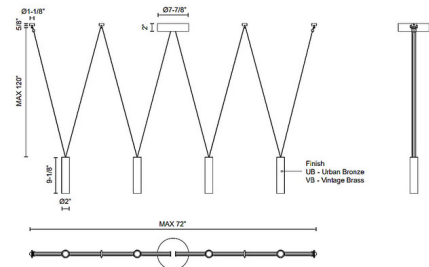

Lightology

lightology.com
866-954-4489
05-24-26

Project: _____

Company: _____

Location: _____ Fixture Type: _____

SPEC #: **KZC1285300**

Approved On: _____ Approved By: _____

Mason Linear Pendant By Kuzco Lighting

Description

The Mason Linear Pendant brings a clean industrial vibe to your interior space. Each classic cylinder silhouette houses an integrated LED that casts a warm glow of light down in your room. Sloped ceiling compatible up to 45 degrees along the strap. The Electrical strap technology gives a unique and modern look. Canopy can be placed where you want it. Ceiling hooks included.

Specifications

COLOR . . . . . Clear
BODY FINISH . . . . . Vintage Brass
WATTAGE 37W
DIMMER . . . . . Low Voltage Electronic
DIMENSIONS . . . . . 72"L x 2"W x 9.12"H
INTEGRATED LED MODULE . . . . . 1 x LED/37W/120V LED

Technical Information

LAMP LIFE . . . . . 50000 hours
COLOR RENDERING . . . . . 90 CRI
LAMP COLOR 3000K
LUMENS/WATT 51.89
LUMINOUS FLUX . . . . . 1920 lumens

Notes:

Shown in vintage brass / clear

CLICK TO VIEW PRODUCT