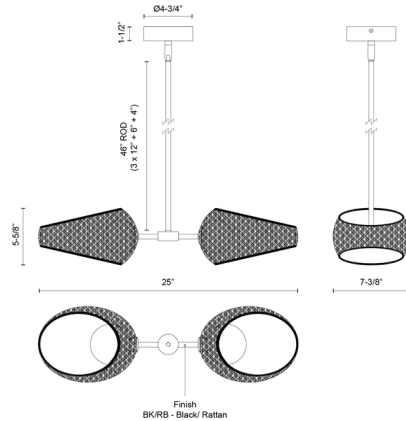

Shown in black / rattan