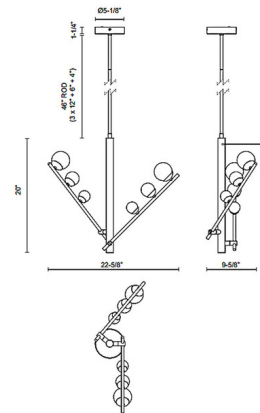

CLICK TO VIEW PRODUCT

Notes: