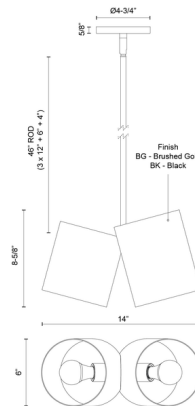

Description

The Keiko Pendant is inspired by midcentury modern asymmetrical silhouette to your interior space. Dual shades, open on both ends and resting against each other, create a playful look while casting warm light in your room. Sloped ceiling adaptable up to 45 degrees.

Shown in matte black

Specifications

COLOR	N/A
BODY FINISH	Matte Black
WATTAGE	120W
DIMMER	Standard 120V
DIMENSIONS	14"W x 8.62"H
BULB NOT INCLUDED	2 x A19/Medium (E26)/60W/120V LED

Technical Information

PRODUCT DIMENSIONS Downrods: One 4", One 6", and Three 12" Included