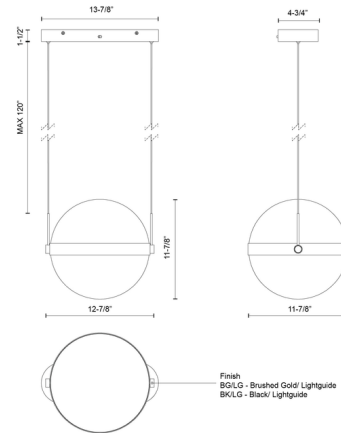

CLICK TO VIEW PRODUCT

Notes: