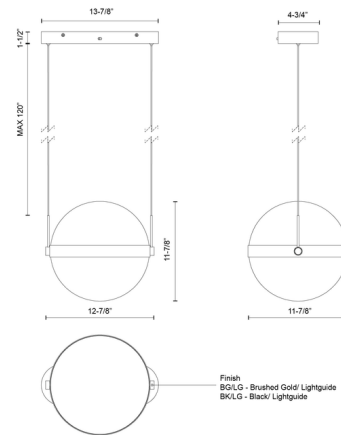

CLICK TO VIEW PRODUCT

Notes: