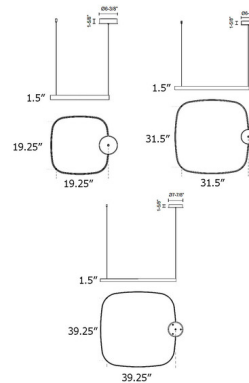

Shown in vintage brass / white