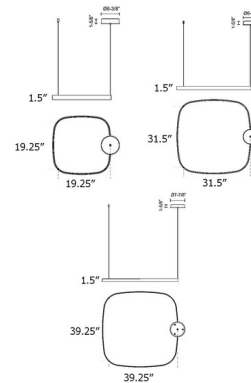

### Specifications

COLOR	White
BODY FINISH	Vintage Brass
WATTAGE	20W
DIMMER	Low Voltage Electronic
DIMENSIONS	19.75"W x 1.5"H x 19.75"D
INTEGRATED LED MODULE	1 x LED/20W/120V LED

### Technical Information

PRODUCT DIMENSIONS	Adjustable Cable length: 120"
LAMP LIFE	50000 hours
COLOR RENDERING	90 CRI
LAMP COLOR	3000K
LUMENS/WATT	36.25
LUMINOUS FLUX	725 lumens

CLICK TO VIEW PRODUCT

Notes: