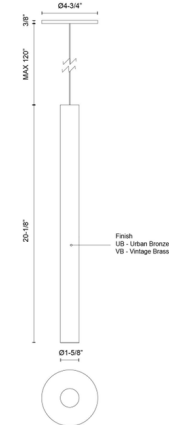

Lightology

lightology.com
866-954-4489
04-25-26

Project: _____

Company: _____

Location: _____ Fixture Type: _____

SPEC #: **KZC1285317**

Approved On: _____ Approved By: _____

Mason Pendant By Kuzco Lighting

Description

The Mason Pendant brings a clean industrial vibe to your interior space. The classic cylinder silhouette houses an integrated LED that casts a warm glow of light down in your room. Sloped ceiling compatible.

Specifications

COLOR . . . . . Clear
BODY FINISH . . . . . Urban Bronze
WATTAGE 8W
DIMMER . . . . . Low Voltage Electronic
DIMENSIONS . . . . . 1.62"W x 13.87"H
INTEGRATED LED MODULE . . . . . 1 x LED/8W/120V LED

Technical Information

PRODUCT DIMENSIONS . . . . . Adjustable Cable Length: 120"
LAMP LIFE . . . . . 50000 hours
COLOR RENDERING . . . . . 90 CRI
LAMP COLOR 3000K
LUMENS/WATT 52.50
LUMINOUS FLUX . . . . . 420 lumens

Notes:

Shown in urban bronze / clear

CLICK TO VIEW PRODUCT