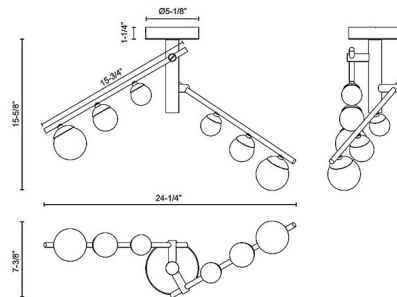

CLICK TO VIEW PRODUCT

Notes: