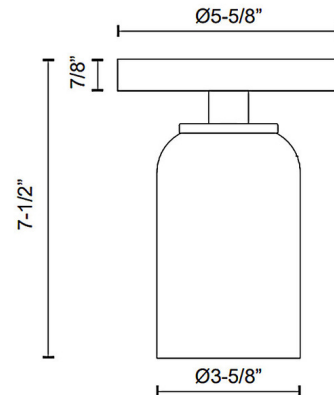

By Kuzco Lighting

Description

The Nola Semi Flush Ceiling Light brings a sleek, modern look to your interior space. The smooth steel frame holds a dome shaped steel shade that casts light downward or a glass shade that casts warm ambient light across your room.

Shown in black / black

Specifications

COLOR	Black
BODY FINISH	Black
WATTAGE	40W
DIMMER	Standard 120V
DIMENSIONS	3.62"W x 7.5"H
BULB NOT INCLUDED	1 x A19/Medium (E26)/40W/120V LED
OTHER BULB OPTIONS	1 x A19/Medium (E26)/120V LED