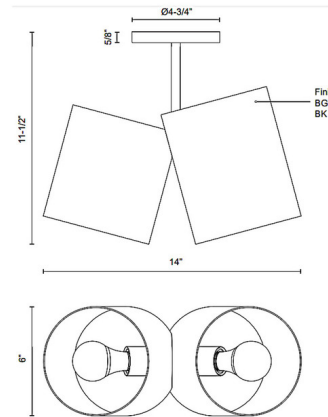

Shown in brushed gold

Specifications

COLOR	N/A
BODY FINISH	Brushed Gold
WATTAGE	120W
DIMMER	Standard 120V
DIMENSIONS	14"W x 11.5"H x 6"D
BULB NOT INCLUDED	2 x A19/Medium (E26)/60W/120V LED
OTHER BULB OPTIONS	2 x A19/Medium (E26)/120V LED