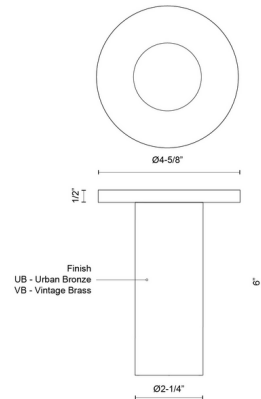

CLICK TO VIEW PRODUCT

Notes: