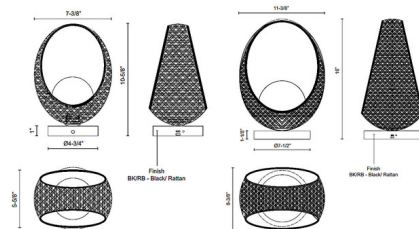

Specifications

COLOR	Rattan
BODY FINISH	Black
WATTAGE	3W
DIMMER	Included
DIMENSIONS	7.37"W x 10.62"H
INTEGRATED LED MODULE	1 x LED/3W/120V LED

Technical Information

LAMP LIFE	50000 hours
COLOR RENDERING	90 CRI
LAMP COLOR	3000K
LUMENS/WATT	50.00
LUMINOUS FLUX	150 lumens

Shown in black / rattan

CLICK TO VIEW PRODUCT

Notes: