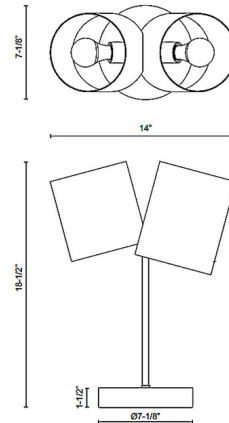

Specifications

COLOR N/A
BODY FINISH Brushed Gold
WATTAGE 120W
DIMMER N/A
DIMENSIONS 14"W x 18.5"H
BULB NOT INCLUDED 2 x A19/Medium (E26)/60W/120V LED
OTHER BULB OPTIONS 2 x A19/Medium (E26)/120V LED

Technical Information

PRODUCT DIMENSIONS Cord: 72"

Shown in brushed gold

CLICK TO VIEW PRODUCT

Notes: