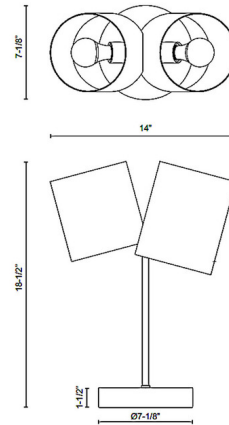

### Specifications

COLOR . . . . . N/A  
BODY FINISH . . . . . Brushed Gold  
WATTAGE . . . . . 120W  
DIMMER . . . . . N/A  
DIMENSIONS . . . . . 14"W x 18.5"H  
BULB NOT INCLUDED . . . . . 2 x A19/Medium (E26)/60W/120V LED  
OTHER BULB OPTIONS . . . . . 2 x A19/Medium (E26)/120V LED

### Technical Information

PRODUCT DIMENSIONS . . . . . Cord: 72"

Shown in brushed gold

CLICK TO VIEW PRODUCT

Notes: