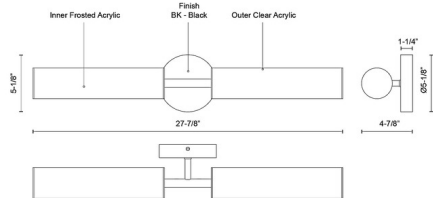

Specifications

COLOR Frost / Clear
BODY FINISH Black
WATTAGE 24W
DIMMER Low Voltage Electronic
DIMENSIONS 27.87"W x 5.125"H x 4.925"D
INTEGRATED LED MODULE 1 x LED/24W/120V LED

Technical Information

LAMP LIFE 50000 hours
COLOR RENDERING 90 CRI
LAMP COLOR 3000K
LUMENS/WATT 40.25
LUMINOUS FLUX 966 lumens

Shown in black / frost / clear

CLICK TO VIEW PRODUCT

Notes: