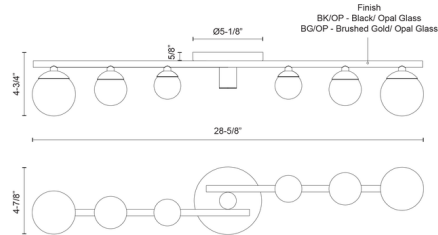

### Specifications

COLOR	Opal
BODY FINISH	Black
WATTAGE	21.6W
DIMMER	Low Voltage Electronic
DIMENSIONS	28.62"W x 4.87"H x 4.75"D
INTEGRATED LED MODULE	6 x LED/3.6W/120V LED