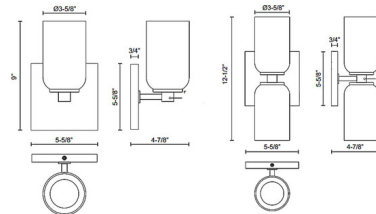

Lightology

lightology.com
866-954-4489
04-11-26

Project: _____

Company: _____

Location: _____ Fixture Type: _____

SPEC #: **KZC1285346**

Approved On: _____ Approved By: _____

Nola Wall Sconce By Kuzco Lighting

Description

The Nola Wall Sconce brings a sleek, modern look to your interior space. The smooth steel frame holds dome shaped steel or glass shades that casts light upwards and downwards across your room. One light may be mounted up or down and Two light may be mounted horizontally or vertically.

Shown in black / glossy opal

Specifications

COLOR Glossy Opal
BODY FINISH Black
WATTAGE 7W
DIMMER Standard 120V
DIMENSIONS 5.87"W x 9"H x 4.87"D
BULB NOT INCLUDED 1 x A19/Medium (E26)/7W/120V LED

CLICK TO VIEW PRODUCT