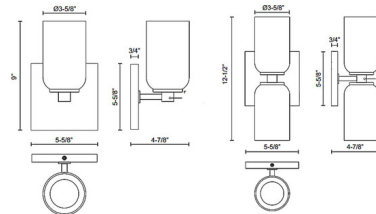

Lightology

lightology.com
866-954-4489
06-04-26

Project: _____

Company: _____

Location: _____ Fixture Type: _____

SPEC #: **KZC1285346**

Approved On: _____ Approved By: _____

Nola Wall Sconce By Kuzco Lighting

Description

The Nola Wall Sconce brings a sleek, modern look to your interior space. The smooth steel frame holds dome shaped steel or glass shades that casts light upwards and downwards across your room. One light may be mounted up or down and Two light may be mounted horizontally or vertically.

Shown in black / glossy opal

Specifications

COLOR Glossy Opal
BODY FINISH Black
WATTAGE 7W
DIMMER Standard 120V
DIMENSIONS 5.87\"W x 9\"H x 4.87\"D
BULB NOT INCLUDED 1 x A19/Medium (E26)/7W/120V LED

CLICK TO VIEW PRODUCT