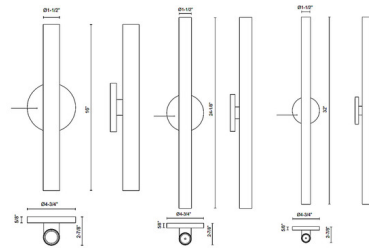

### Description

The Mason Bathroom Vanity Light brings a clean industrial vibe to your interior space. The classic cylinder silhouette houses an integrated LED that casts a warm glow of light down in your room. May be mounted horizontally or vertically.

### Specifications

COLOR . . . . . Clear  
BODY FINISH . . . . . Urban Bronze  
WATTAGE . . . . . 15W  
DIMMER . . . . . Low Voltage Electronic  
DIMENSIONS . . . . . 1.5"W x 16"H x 2.87"D  
INTEGRATED LED MODULE . . . . . 1 x LED/15W/120V LED