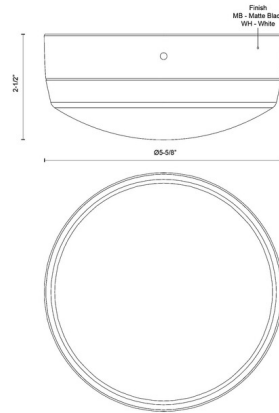

Description

The Hugo Light Kit is for use with the Hugo Ceiling Fan, sold separately. The frosted polycarbonate lens casts warm shadows across your area.

Specifications

COLOR	N/A
BODY FINISH	Matte Black
WATTAGE	18W
DIMMER	Included
DIMENSIONS	5.62"W x 2.5"H
INTEGRATED LED MODULE	1 x LED/18W/120V LED

Technical Information

COLOR RENDERING	90 CRI
LAMP COLOR	3000K
LUMENS/WATT	56.67
LUMINOUS FLUX	1020 lumens

Shown in matte black

CLICK TO VIEW PRODUCT

Notes: