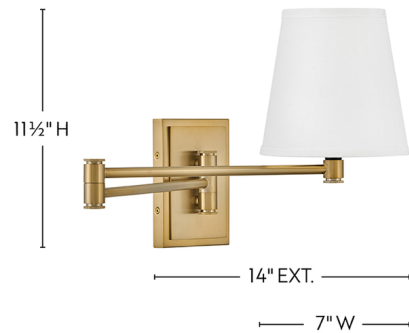

## Beale Swing Arm Wall Sconce By Lark

### Description

Classic elements get a transitional update with the Beale Swing Arm Wall Sconce, a dimensional beauty with neatly angular lines. The white linen shade, paired with the articulating design, radiates ambient light right where you need it. With the option to hardwire or mount as a plug-in sconce, Beale brings simple, functional style anytime, anywhere. On/off switch.

### Specifications

COLOR . . . . . White  
BODY FINISH . . . . . Lacquered Brass  
WATTAGE . . . . . 10W  
DIMMER . . . . . Standard 120V  
DIMENSIONS . . . . . 7"W x 11.5"H x 14"D  
BULB NOT INCLUDED . . . . . 1 x A19/Medium (E26)/10W/120V Incandescent  
COUNTRY OF ORIGIN . . . . . China

### Technical Information

PRODUCT DIMENSIONS . . . . . Max Extension: 29.25"

Shown in lacquered brass / white

CLICK TO VIEW PRODUCT

Notes: