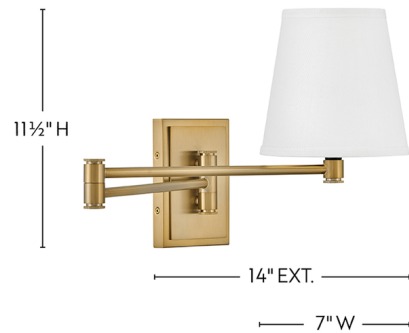

Lightology

lightology.com
866-954-4489
06-18-26

Project: _____

Company: _____

Location: _____ Fixture Type: _____

SPEC #: **LRK1285404**

Approved On: _____ Approved By: _____

Beale Swing Arm Wall Sconce

By Lark

Description

Classic elements get a transitional update with the Beale Swing Arm Wall Sconce, a dimensional beauty with neatly angular lines. The white linen shade, paired with the articulating design, radiates ambient light right where you need it. With the option to hardwire or mount as a plug-in sconce, Beale brings simple, functional style anytime, anywhere. On/off switch.

Shown in lacquered brass / white

Specifications

COLOR	White
BODY FINISH	Lacquered Brass
WATTAGE	10W
DIMMER	Standard 120V
DIMENSIONS	7"W x 11.5"H x 14"D
BULB NOT INCLUDED	1 x A19/Medium (E26)/10W/120V Incandescent
COUNTRY OF ORIGIN	China

Technical Information

PRODUCT DIMENSIONS	Max Extension: 29.25"
--------------------	-----------------------

CLICK TO VIEW PRODUCT

Notes: