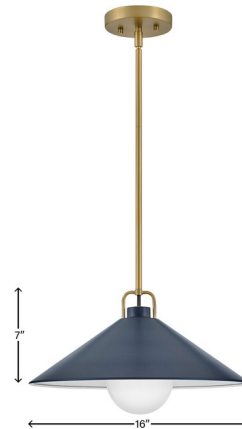

Lightology

lightology.com
866-954-4489
04-15-26

Project: _____

Company: _____

Location: _____ Fixture Type: _____

SPEC #: **LRK1285442**

Approved On: _____ Approved By: _____

Milo Pendant By Lark

Description

Make a power move by adding the Milo Pendant to your design mix. The hallmark of this classic pendant is a sleek metal shade that's both modern and sophisticated, thanks to a chic finish and delicate details.

Specifications

COLOR Black
BODY FINISH Lacquered Brass
WATTAGE 12W
DIMMER Standard 120V
DIMENSIONS 16"W x 7"H
BULB NOT INCLUDED 1 x A19/Medium (E26)/12W/120V Incandescent
COUNTRY OF ORIGIN China

Technical Information

PRODUCT DIMENSIONS Downrods Included: 1-6", 2-12"

Shown in lacquered brass / black

CLICK TO VIEW PRODUCT

Notes: