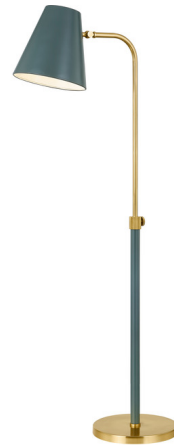

Lightology

lightology.com
866-954-4489
04-22-26

Project: _____

Company: _____

Location: _____ Fixture Type: _____

SPEC #: **MTZ1285603**

Approved On: _____ Approved By: _____

Georgann Floor Lamp

By Mitzi

Description

The Georgann Floor Lamp embodies classic beauty in its clean lines, tapered shade and gently curved arm. Its two-toned finish of contrasting colors adds a fresh bold look to your space. The height is adjustable, making the Georgann an ideal reading lamp for your living room, bedroom, or office.

Shown in aged brass / soft studio green / soft studio green

Specifications

COLOR	Soft Studio Green
BODY FINISH	Aged Brass / Soft Studio Green
WATTAGE	15W
DIMMER	N/A
DIMENSIONS	21.75"W x 52"H x 11"D
BULB NOT INCLUDED	1 x A19/Medium (E26)/15W/120V LED
COUNTRY OF ORIGIN	China