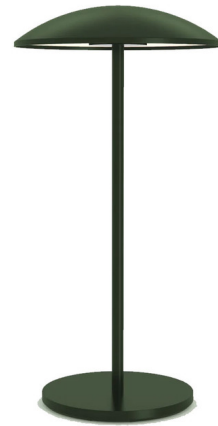

Lightology

lightology.com
866-954-4489
04-20-26

Project: _____

Company: _____

Location: _____ Fixture Type: _____

SPEC #: **MST1285608**

Approved On: _____ Approved By: _____

Pippa Table Lamp

By Most Modest

Description

The Pippa Table Lamp yields impressive illumination for such a petite footprint. Pippa echoes the same clean, modern lines but on a smaller scale while providing an extra layer of dimmable light for studying, reading, or relaxing. An auto shut-off feature after ten hours keeps her energy-friendly, too. 100%-15% continuous dimming with last state memory. Made in the USA.

Specifications

COLOR	N/A
BODY FINISH	Moss
WATTAGE	9.5W
DIMMER	Included
DIMENSIONS	6.3"W x 13.3"H
INTEGRATED LED MODULE	1 x LED/9.5W/120V LED

Technical Information

COLOR RENDERING	84 CRI
LAMP COLOR	3000K
LUMENS/WATT	97.26
LUMINOUS FLUX	924 lumens