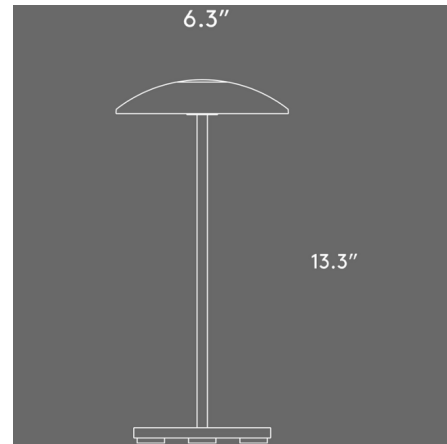

Shown in moss