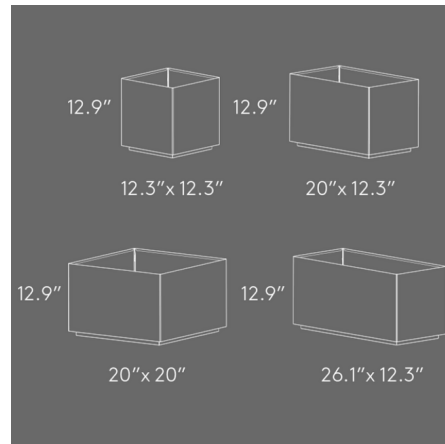

Shown in desert rose

Specifications

COLOR	N/A
BODY FINISH	Desert Rose
WATTAGE	N/A
DIMMER	N/A
DIMENSIONS	12"L x 12"W x 12"H
BULB	N/A

CLICK TO VIEW PRODUCT

Notes: