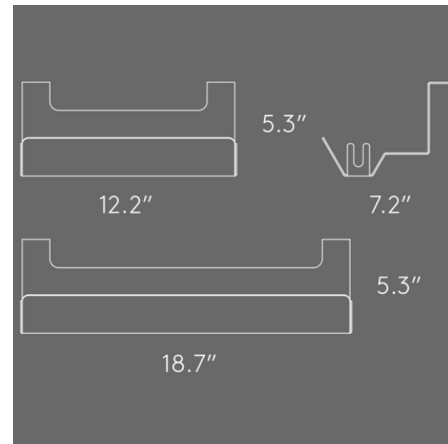

### Description

Foraging beneath furniture to plug in is a thing of the past. The Lola Power Sling mounts beneath surfaces to keep power accessories within easy reach. It features a bi-level platform to house power strips and bricks alike. Forks on either end of the sling guide and manage cords, while the perforated design promotes airflow.

### Specifications

COLOR	N/A
BODY FINISH	Linen
WATTAGE	N/A
DIMMER	N/A
DIMENSIONS	12.2"W x 5.3"H x 7.2"D
BULB	N/A

CLICK TO VIEW PRODUCT

Notes: