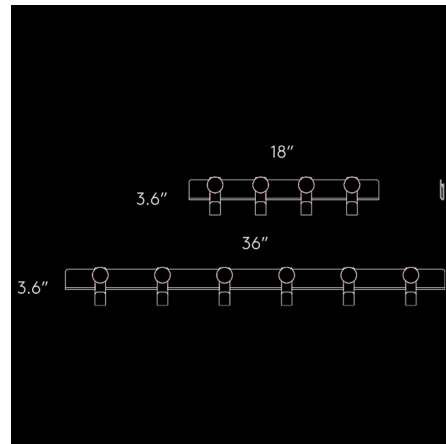

## Abel Wall Hook By Most Modest

### Description

Free up valuable space by going vertical with the Abel Wall Hook duo of rail and hooks that are a great multi-tasker in the home or office. The included hooks slide effortlessly along the rail to bring order to entry or utility spaces alike. A study in balance and contrast, his modern and minimalist design beautifully harmonizes with warm ash accents. Create your own unique combination. Hooks can be mounted and used independent of the rail.

### Specifications

COLOR	.....	Linen
BODY FINISH	.....	Linen
WATTAGE	.....	N/A
DIMMER	.....	N/A
DIMENSIONS	.....	18"W x 3.6"H x 3"D
BULB	.....	N/A

CLICK TO VIEW PRODUCT

Notes: