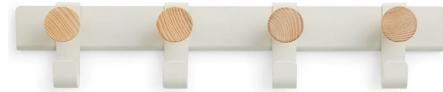

## Abel Wall Hook By Most Modest

### Description

Free up valuable space by going vertical with the Abel Wall Hook duo of rail and hooks that are a great multi-tasker in the home or office. The included hooks slide effortlessly along the rail to bring order to entry or utility spaces alike. A study in balance and contrast, his modern and minimalist design beautifully harmonizes with warm ash accents. Create your own unique combination. Hooks can be mounted and used independent of the rail.

### Specifications

COLOR	.....	Linen
BODY FINISH	.....	Linen
WATTAGE	.....	N/A
DIMMER	.....	N/A
DIMENSIONS	.....	18"W x 3.6"H x 3"D
BULB	.....	N/A

CLICK TO VIEW PRODUCT

Notes: