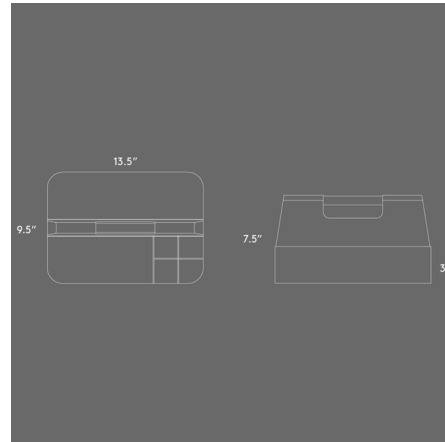

By Most Modest

Description

Tools of the trade, no need to tuck them away, get them organized and put on display with the Elin Desk Caddy. Toolbox-inspired, the desk caddy is constructed of durable powder coated aluminum with integrated compartment dividers to provide the perfect storage space for items big and small. The solid wood handle provides an element of warmth and touch-ability. Made in the USA.

Shown in deep space

Specifications

COLOR	N/A
BODY FINISH	Deep Space
WATTAGE	N/A
DIMMER	N/A
DIMENSIONS	13.5"W x 7.5"H x 9.5"D
BULB	N/A

CLICK TO VIEW PRODUCT

Notes: