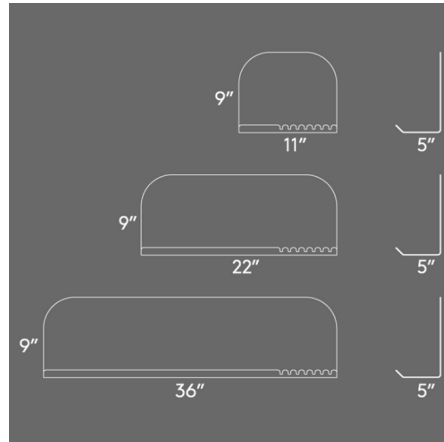

By Most Modest

Description

Perfect for entryways, over your desk, or bedside table the Walter Wall Shelf is designed to be a graphical wall element that provides the perfect landing place for small personal items and pocket clutter. Made from powder coated steel, Walter has small hooks to hang keys, cables, and other items, keeping them ready to go when you are. Made in the USA.

Shown in stone

Specifications

| | |
|-------------|------------------|
| COLOR | N/A |
| BODY FINISH | Stone |
| WATTAGE | N/A |
| DIMMER | N/A |
| DIMENSIONS | 11"W x 9"H x 5"D |
| BULB | N/A |

CLICK TO VIEW PRODUCT