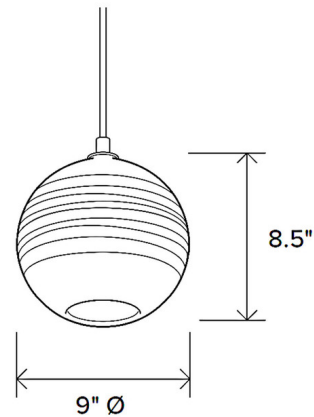

Shown in black / amber

Specifications

COLOR	Amber
BODY FINISH	Black
WATTAGE	4W
DIMMER	Standard 120V
DIMENSIONS	9"W x 8.5"H
BULB INCLUDED	1 x G25/Medium (E26)/4W/120V LED
COUNTRY OF ORIGIN	United States

Technical Information

PRODUCT DIMENSIONS	Adjustable Fabric Cord Length: 72"
LAMP COLOR	2700K

CLICK TO VIEW PRODUCT

Notes: