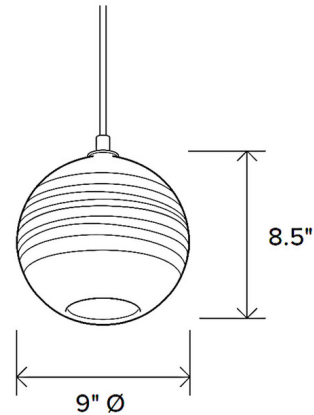

Shown in black / amber

Specifications

COLOR	Amber
BODY FINISH	Black
WATTAGE	4W
DIMMER	Standard 120V
DIMENSIONS	9"W x 8.5"H
BULB INCLUDED	1 x G25/Medium (E26)/4W/120V LED
COUNTRY OF ORIGIN	United States

Technical Information

PRODUCT DIMENSIONS	Adjustable Fabric Cord Length: 72"
LAMP COLOR	2700K

CLICK TO VIEW PRODUCT

Notes: