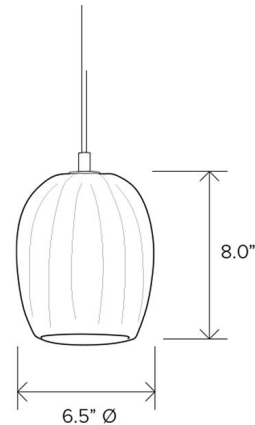

Shown in black / clear