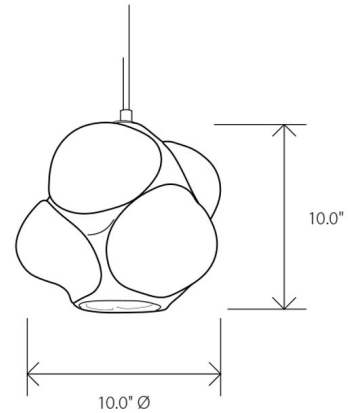

Shown in black / grey

CLICK TO VIEW PRODUCT

Notes: