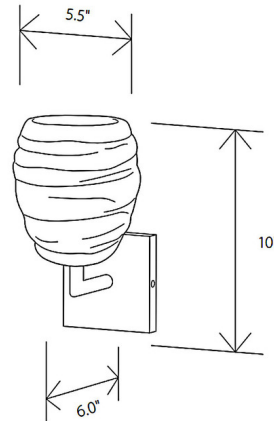

CLICK TO VIEW PRODUCT

Notes: