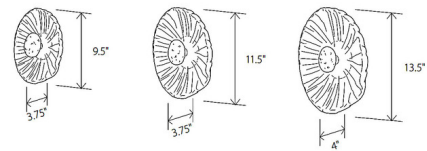

By Siemon & Salazar

Description

The Iris Wall Sconce brings a decorative look to your interior space. Molten crystal is poured around a bronze heat sink frame and manipulated into an organic shape, casting warm shadows across your room. Note: Each piece of Crystal is a unique work of art. Dimensions, weight, and color will vary. When multiple fixtures are installed next to each other, expect some variation in shape and color.

Shown in antique bronze / crystal

Specifications

COLOR Crystal
BODY FINISH Antique Bronze
WATTAGE 4W
DIMMER Low Voltage Electronic
DIMENSIONS 9.5"W x 9.5"H x 3.75"D
BULB INCLUDED 1 x LED/4W/120V LED
COUNTRY OF ORIGIN United States