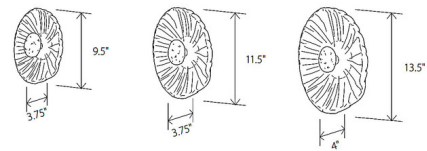

Technical Information

COLOR RENDERING	90 CRI
LAMP COLOR	2700K
LUMENS/WATT	80.00
LUMINOUS FLUX	320 lumens

CLICK TO VIEW PRODUCT

Notes: