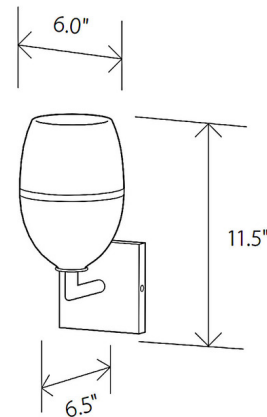

CLICK TO VIEW PRODUCT

Notes: