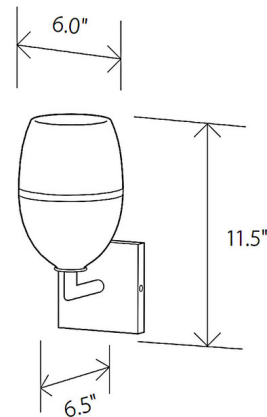

CLICK TO VIEW PRODUCT

Notes: