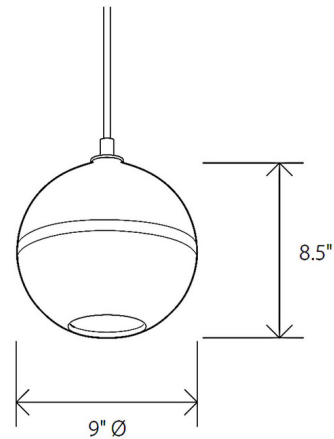

### Specifications

COLOR	White / Ivory
BODY FINISH	Black
WATTAGE	4W
DIMMER	Standard 120V
DIMENSIONS	9"W x 8.5"H
BULB INCLUDED	1 x G25/Medium (E26)/4W/120V LED
COUNTRY OF ORIGIN	United States

### Technical Information

PRODUCT DIMENSIONS	Adjustable Fabric Cord Length: 72"
COLOR RENDERING	90 CRI
LAMP COLOR	2700K
LUMENS/WATT	87.50
LUMINOUS FLUX	350 lumens

Shown in black / white / ivory

CLICK TO VIEW PRODUCT