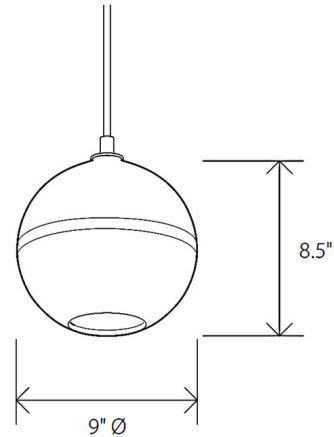

### Specifications

COLOR	White / Ivory
BODY FINISH	Black
WATTAGE	4W
DIMMER	Standard 120V
DIMENSIONS	9"W x 8.5"H
BULB INCLUDED	1 x G25/Medium (E26)/4W/120V LED
COUNTRY OF ORIGIN	United States

### Technical Information

PRODUCT DIMENSIONS	Adjustable Fabric Cord Length: 72"
COLOR RENDERING	90 CRI
LAMP COLOR	2700K
LUMENS/WATT	87.50
LUMINOUS FLUX	350 lumens

Shown in black / white / ivory

CLICK TO VIEW PRODUCT