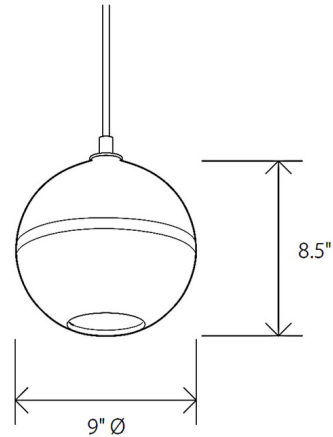

### Specifications

COLOR	White / Ivory
BODY FINISH	Black
WATTAGE	4W
DIMMER	Standard 120V
DIMENSIONS	9"W x 8.5"H
BULB INCLUDED	1 x G25/Medium (E26)/4W/120V LED
COUNTRY OF ORIGIN	United States

### Technical Information

PRODUCT DIMENSIONS	Adjustable Fabric Cord Length: 72"
COLOR RENDERING	90 CRI
LAMP COLOR	2700K
LUMENS/WATT	87.50
LUMINOUS FLUX	350 lumens

Shown in black / white / ivory

CLICK TO VIEW PRODUCT